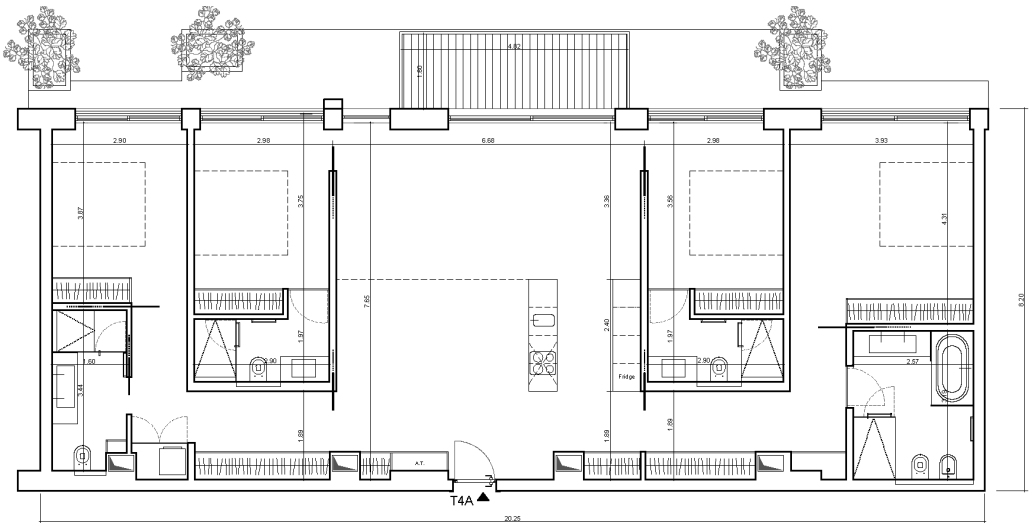

MARTINHAL

RESIDENCES

T4

APARTMENT SIZE: 161,50m²

BALCONY SIZE: 8,36m²

TOTAL AREA: 169,86m²